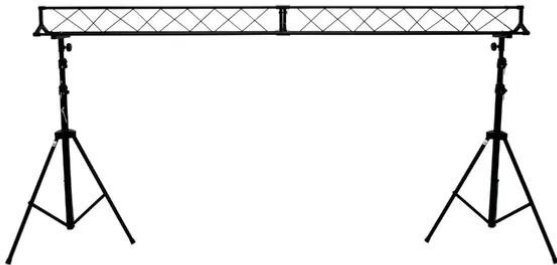

eurolite®

EU Show Stand

Stand set up to 315 cm height and 300 cm width, maximum load 60 kg

Art. No.: 59007032
GTIN: 4026397633269

eurolite®

EU Show Stand

Stand set up to 315 cm height and 300 cm width, maximum load 60 kg

Art. No.: 59007032
GTIN: 4026397633269

Features:

- Easy to assemble
- Adjustable height
- Made in Europe