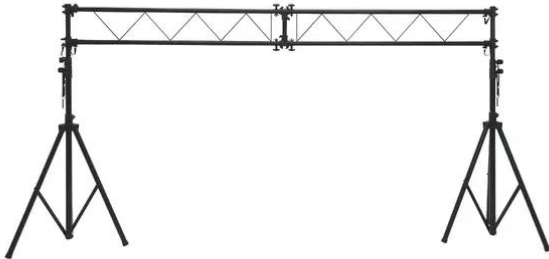

eurolite®

Show Stand III Alu

Stand set up to 320 cm height and 300 cm width, maximum load 50 kg

Art. No.: 59007030
GTIN: 4026397616309

eurolite®

Show Stand III Alu

Stand set up to 320 cm height and 300 cm width, maximum load 50 kg

Art. No.: 59007030
GTIN: 4026397616309

Features:

- Easy to assemble
- Adjustable height
- Trusspipe: 35 mm