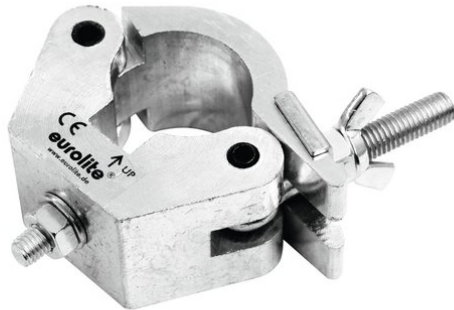

eurolite[®]

TPC-50 Half Coupler

Mounting coupler for 50 mm tube, maximum load WLL 800 kg

Art. No.: 59006800
GTIN: 4026397179453

List price: 19.64 €
incl. 19% VAT.

All rights reserved. Subject to change without notice. Errors and omissions excepted.
Illustration only. Actual item may differ from photo.

eurolite[®]

TPC-50 Half Coupler

Mounting coupler for 50 mm tube, maximum load WLL 800 kg

Art. No.: 59006800
GTIN: 4026397179453

Features:

All rights reserved. Subject to change without notice. Errors and omissions excepted.
Illustration only. Actual item may differ from photo.