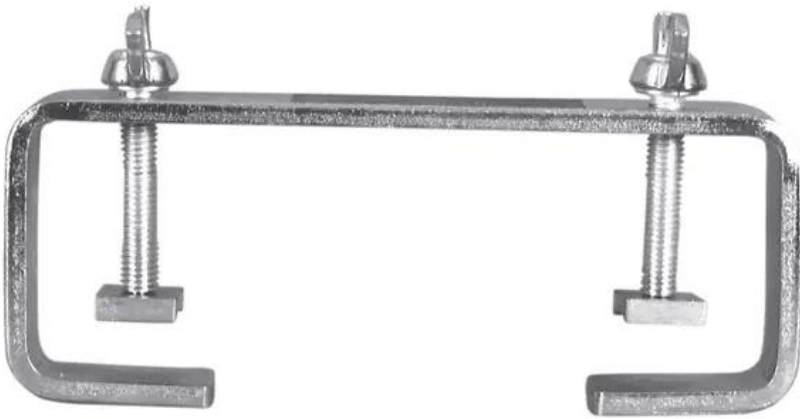

EUROLITE TCH-50/20 C-Clamp silver

Mounting hook for 50 mm tube, maximum load WLL 30 kg

Art. No.: 58000655

GTIN: 4026397484694

Features:

- C-hook for suspending crossbeams, Alu-Bars, aluminum tubes etc.
- For further information about this product, please refer to the Data Sheet under "Downloads"

Technical specifications:

Maximum load BGV C1 (8-fold):	15 kg
Maximum load WLL (4-fold):	30 kg
Tube diameter sector:	45 - 50 mm
Material:	Steel
Color:	Silver
Mounting screw:	M10
Dimensions:	Length: 20.50 cm Width: 3 cm Depth: 9.5 cm
Weight:	0.65 kg

Scope of delivery:

Logistic

EAN / GTIN: 4026397484694

Weight: 0,66 kg

Length: 0.20 m

Width: 0.08 m

Height: 0.03 m