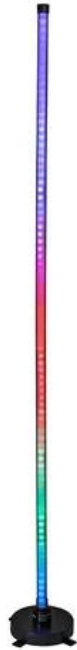

EUROLITE LED Floor Lamp 148cm RGB/WW WiFi

Smart Wi-Fi floor lamp RGB+CCT, controlled via app, Alexa & Google Home

Art. No.: 52500225

GTIN: 4026397711714

Features:

- Multicolor LED floor lamp with Wi-Fi technology for a smart home
- Minimalist aluminum profile in black with foot
- Spectacular lighting effects thanks to RGBWIC technology - multiple colors can be displayed at the same time
- Fun DIY mode for creative design of your own light scenes
- Works without a bridge or hub--simply connect to a 2.4 GHz Wi-Fi network and you're ready to go!
- 84 LEDs SMD 5050 3in1 TCL RGB (homogenous color mix)
- 84 LEDs SMD 2835 warm white (WW)
- Dimmer electronic; scenes preset; color change adjustable; color blend stepless; color fade adjustable; program selection; effect speed adjustable
- Control via Smart Life app; Amazon Alexa; Google Assistant; IFTTT; Tuya Smart app; IR remote control
- 2.4 GHz license-free worldwide
- Easy installation
- Variable color temperature 3000 K - 6000 K
- Good color rendering index (CRI)
- For application areas such as: Wedding/gala/events; party room; restaurants, bars and hotels; advertisement/Shop window
- Silent operation
- Application possibility: Standing