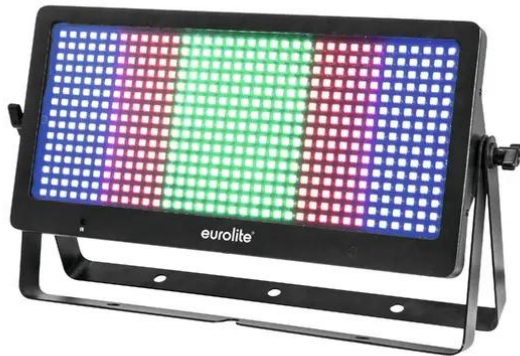

eurolite®

LED Strobe SMD PRO 540 DMX RGB

Multifunctional strobe/flood/blinder with 540 bright SMD
RGB LEDs

Art. No.: 52200915

GTIN: 4026397617528

eurolite®

LED Strobe SMD PRO 540 DMX RGB

Multifunctional strobe/flood/blinder with 540 bright SMD
RGB LEDs

Art. No.: 52200915

GTIN: 4026397617528

Features:

- 540 LEDs SMD 5050 3in1 TCL RGB (homogenous color mix)
6 segments controlled separately
- Color blend stepless; Dimmer electronic
- Strobe effect; wash effect; Blinder effect
- 5 integrated show programs
- Direct color selection for 17 preset colors
- Control via stand-alone; DMX; IR remote control; sound to light via microphone; master/slave function
- Fixtures available for Light´J; LED PC-Control 512; Light Captain
- Flicker-free
- With double bracket
- 4 digit 7-segment LED display
- Mains input and output for power linking up to 8 units
- For application areas such as: Clubs/dancing school; stage; mobile djs / entertainer; rental
- Very quiet working noise