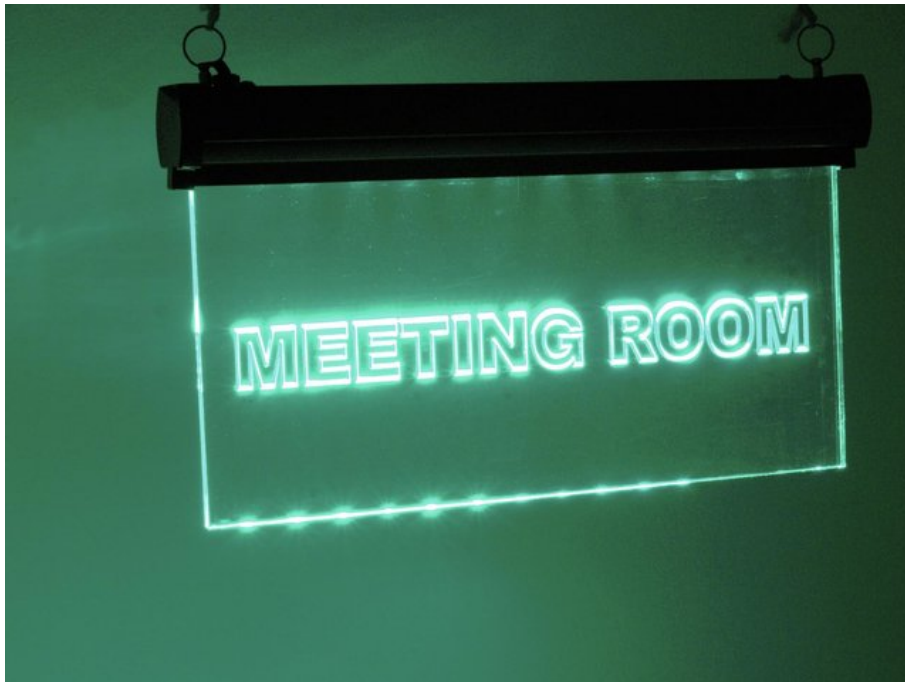

EUROLITE LED sign "Meetingroom" green

Not to be overlooked!

Art. No.: 51931854

GTIN: 4026397275261

The article is no longer in our assortment.

Features:

- Especially by night, or in darkend rooms the LEDs of this luminous sign light the way
- Perfect for use in discotheques, main halls, stages, lounges even party rooms
- Easy installation
- Advantages of LED technology: long life of the LEDs, low power consumption, minimal heat emission, defacto maintenance free with brilliant light radiation
- Available in 3 versions: 2 x constant luminous colors (blue or green) and 1 x RGB

Logistic

EAN / GTIN: 4026397275261

Weight: 0,83 kg

Length: 0,37 m

Width: 0,22 m

Heigh: 0,04 m

Technical specifications:

Power supply:	230 V AC, 50 Hz
Power consumption:	7,00 W
Dimensions:	Width: 36,5 cm Depth: 4,5 cm Height: 20,5 cm
LED number:	12
Weight:	0.6 kg
Legal specifications	
Special product:	Not designed for household room illumination
Intended use:	Show effect lighting