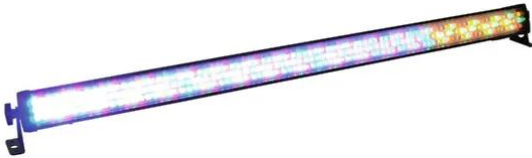

## LED BAR-252 RGBA 10mm 20°

Versatile LED-RGBA color changer

**Art. No.: 51930418**

GTIN: 4026397397031

### Features:

---

- Operable in stand-alone mode or via DMX
- DMX512 control possible via any commercial DMX controller (occupies max.19 channels)
- 4, 6 or 19 DMX channels selectable for numerous applications
- Sound-control via built-in microphone
- Comfortable addressing and setting via control panel with LCD display and four operating buttons
- Functions: Static colors, RGBA color blend, internal programs, dimmer and strobe settings via DMX, Master/Slave
- Equipped with 252 x 10 mm LED
- Locking possibility at the mounting bracket
- Ready for connection with power cord and safety plug
- Available in 2 LED beam angles: 20° or 40°
- Advantages of high-power LED technology: extreme light output, long life, low power consumption, defacto maintenance free with brilliant light radiation
- Strobe effect
- Control via stand-alone; DMX
- Fixtures available for Light´J; LED PC-Control 512