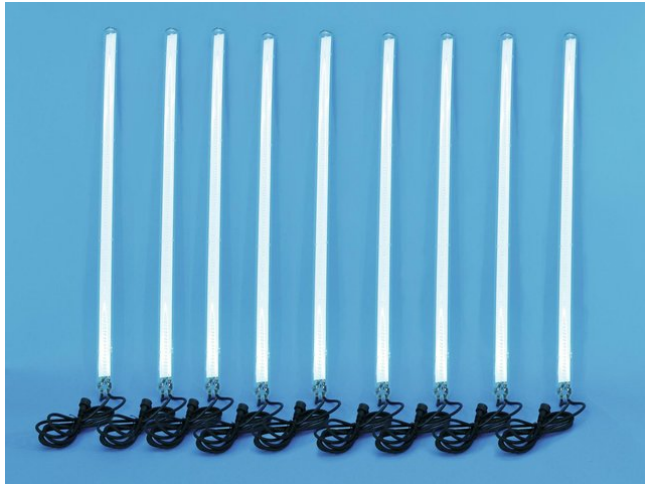

eurolite®

LED snowfall effect tube white

Snow falls over the trees ...

Art. No.: 51929402

GTIN: 4026397308501

The article is no longer in our assortment.

eurolite®

LED snowfall effect tube white

Snow falls over the trees ...

Art. No.: 51929402

GTIN: 4026397308501

Features:

- Absolute eye catcher for every season
- Lovely effect tubes for a magical mood
- Easy handling and installation
- 10 effect tubes with 120 LEDs per effect tube
- Countless applications
- Suitable for external use (IP44)
- Transformer included, up to 10 effect tubes can be connected
- Advantages of LED technology: long life of the LEDs, low power consumption, minimal heat emission, defacto maintenance free with brilliant light radiation