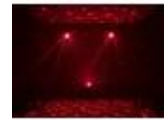

## EUROLITE LED BC-6 Beam Effect

Compact mirror ball effect with a radiating dome and DMX

Art. No.: 51918806

GTIN: 4026397500301

### Description:

The LED BC-6 Beam Effect by Eurolite offers stunningly bright and room-filling color effects and multiple functions:

The acrylic glass dome with six bright LEDs in the colors red, green, blue, amber and white produces circular light effects with thrilling color mixtures, rapid color changes, dimmed light as well as dynamic strobe effects - easily controllable in stand-alone, master/slave, automatic, DMX (9 DMX channels) or sound control mode via the integrated microphone. Motor rotation can be manually adjusted between 0 and 50 rotations per minute. Thanks its ultralight plastic enclosure, you can easily take this effect with you and set it up everywhere. The base plate also allows for wall mounting.

### Features:

- Rotating LEDs fill the room with countless colorful beams
- Memory function saves last setting when switching off
- Plastic housing with mounting brackets
- 6 LEDs 1 W high-power R/G/B/W/A
- Color change adjustable; color fade adjustable; Dimmer electronic; Rotation speed stepless
- Flower effect; strobe effect
- 12 integrated show programs
- The device is cooled by cooling fan
- Control via stand-alone; DMX; sound to light via microphone
- Fixtures available for LED PC-Control 512; Light Captain
- 4 digit 7-segment LED display
- For application areas such as: Party room; advertisement/Shop window; decoration
- Very quiet working noise
- Application possibility: Standing; wall mounting