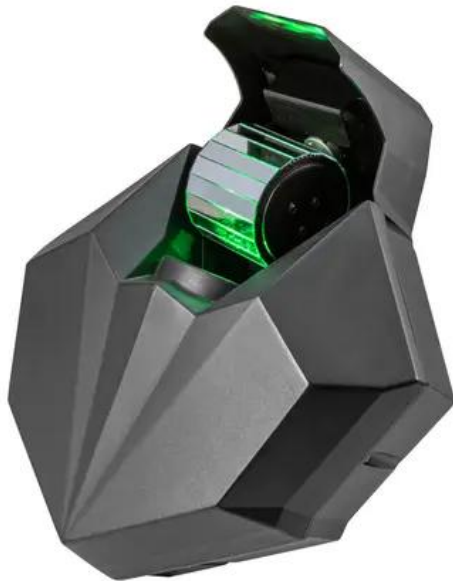

## EUROLITE LED CAT-80 Beam Effect

LED beam effect with cold white 80 W COB LED and gobo wheel

Art. No.: 51918595

GTIN: 4026397713398

### Features:

- 3 different motion axes
- Rotating faceted mirror inside
- Rotating and swiveling mirror cylinder
- Generates countless moving patterns in the room
- 1 LED 80 W COB (chip-on-board) cold white (CW)
- Gobo wheel with static gobos; focus manual
- Dimmer electronic
- Mirror cylinder effect; strobe effect
- Rainbow effect with adjustable speed
- Gobo wheel with static gobos, 9 color gobos and open
- The device is cooled by cooling fan
- Control via stand-alone; master/slave function; sound to light via microphone; DMX; QuickDMX via USB (optional); W-DMX by wireless solution via USB (optional); CRMX by LumenRadio via USB (optional)
- Fixtures available for Light`J; Light Captain; EASY SHOW 2; EASY SHOW 3; Colorchief
- Flicker-free
- OLED display
- For application areas such as: Clubs/dancing school; party room; mobile djs / entertainer; rental; restaurants, bars and hotels
- Application possibility: Suspended; on stand