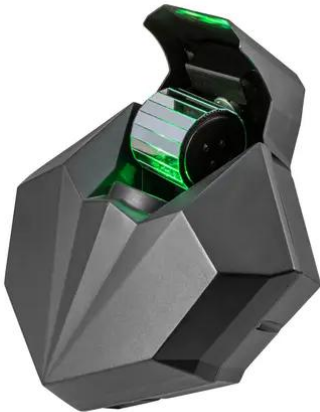

eurolite®

LED CAT-80 Beam Effect

LED beam effect with cold white 80 W COB LED and gobo wheel

Art. No.: 51918595
GTIN: 4026397713398

eurolite®

LED CAT-80 Beam Effect

LED beam effect with cold white 80 W COB LED and gobo wheel

Art. No.: 51918595
GTIN: 4026397713398

Features:

- 3 different motion axes
- Rotating faceted mirror inside
- Rotating and swiveling mirror cylinder
- Generates countless moving patterns in the room
- 1 LED 80 W COB (chip-on-board) cold white (CW)
- Gobo wheel with static gobos; focus manual
- Dimmer electronic
- Mirror cylinder effect; strobe effect
- Rainbow effect with adjustable speed
- Gobo wheel with static gobos, 9 color gobos and open
- The device is cooled by cooling fan
- Control via stand-alone; master/slave function; sound to light via microphone; DMX; QuickDMX via USB (optional); W-DMX by wireless solution via USB (optional); CRMX by LumenRadio via USB (optional)
- Fixtures available for Light´J; Light Captain; EASY SHOW 2; EASY SHOW 3; Colorchief
- Flicker-free