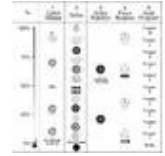

FUTURELIGHT EVO-5 effect-projector

Prism effect-projector

Art. No.: 51837558

GTIN: 4026397185751

Features:

- DMX-controlled operation or stand-alone operation with Master/Slave function (1 slave)
- Multicolor color fan
- Gobo-wheel with 5 rotating gobos
- Rotating prism
- For CDM 150 lamp
- DMX control via every standard DMX controller
- Control via sound to light via microphone
- For further information about this product, please refer to the Data Sheet under "Downloads"

Logistic

EAN / GTIN: 4026397185751

Weight: 11,00 kg

Length: 0.50 m

Width: 0.38 m

Height: 0.34 m

Technical specifications:

Power supply:	230 V AC, 50 Hz
Power consumption:	200 W
DMX channels:	5
Control:	Sound to light via microphone
Beam angle (1/2 peak):	20°
Dimensions:	Width: 36 cm Depth: 30 cm Height: 29 cm
Weight:	9.20 kg
Beam angle:	20°