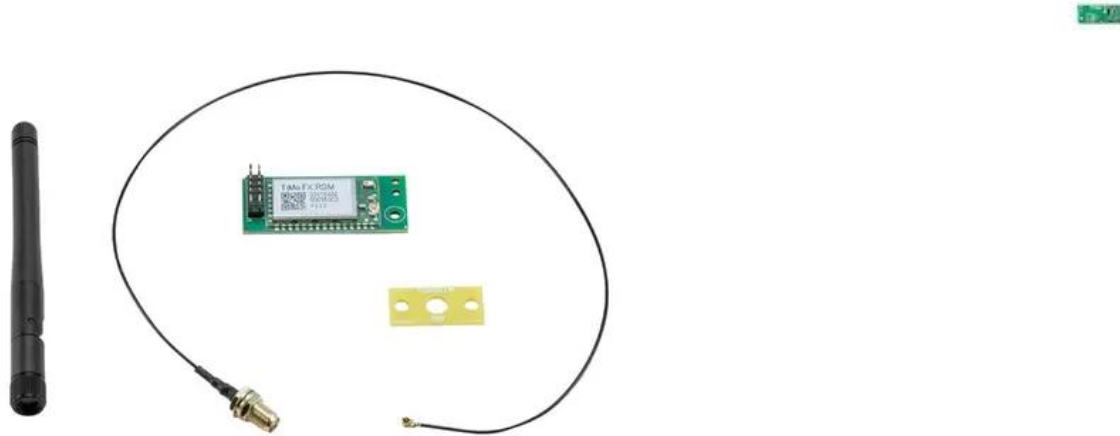

## FUTURELIGHT WDR-TIMO-2 Wireless DMX Receiver built-in PCB

CRMX receiver board for wireless DMX, 512 channels

Art. No.: 51834029

GTIN: 4026397732450

### Features:

- Adds wireless DMX capability to standard products
- Can receive and process up to 512 DMX channels
- Control via CRMX by LumenRadio; RDM; W-DMX by wireless solution

### Logistic

EAN / GTIN: 4026397732450

Weight: 0,02 kg

Length: 0.12 m

Width: 0.10 m

Heigh: 0.01 m

### Technical specifications:

DMX channels:	Input 512
Control:	CRMX by LumenRadio; RDM; W-DMX by wireless solution
Carrier frequency:	2.4 GHz
Weight:	0.02 kg