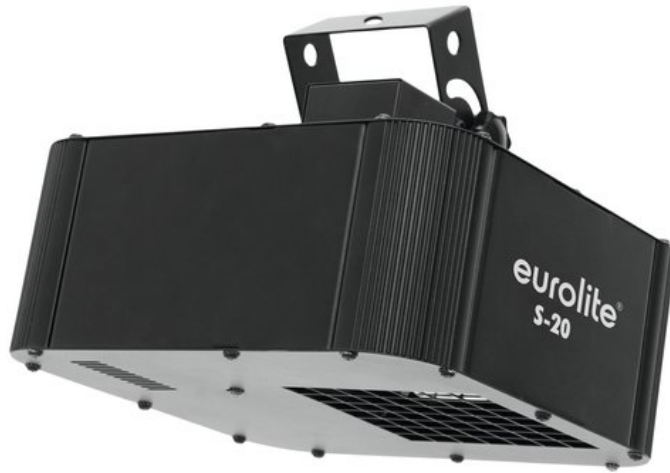

EUROLITE LED S-20 Laser simulator

Laser effect simulator with 20 W LED, directs beam via mirror, with DMX

Art. No.: 51812596

GTIN: 4026397577679

The article is no longer in our assortment.

Features:

- 1 high-power 20-watt LED (LumiEngin-CU-SC) for striking light effects
- 10 or 13 DMX channel mode selectable
- DMX-controlled operation or stand-alone operation with Master/Slave function
- DMX control via any standard DMX controller
- Functions: DMX modes, PAN/TILT, internal programs, static colors, strobe effect with variable speed, sound-control, Master/Slave function
- 8 brilliant, dichroic colors plus white
- Control board with 4-digit LED display, 90° reversible
- Sound-controlled via built-in microphone, adjustable microphone sensitivity
- Compact housing
- Low power consumption
- Switch-mode power supply for operation between 100 and 240 volts
- Ready for connection via enclosed power cord
- Ideal for party-rooms, small discotheques or mobile discotheques
- 1 powerful LED 20 W high-power cold white (CW)
- Gobos
- Multi beam effect; beam effect
- The device is cooled by cooling fan
- Control via stand-alone; DMX; Sound to light via Microphone
- Preprogrammed in Light J; LED PC-Control 512

Power consumption:	50 W
IP classification:	IP20
Power connection:	Mains input via IEC connector (M) mounting version power supply cord with safety plug (provided)
Lamp type:	LED lamp
LED:	1 x 20 W high-power cold white (CW)
Max. TILT movement:	190° Positioning
Max. PAN movement:	540° Positioning
Equipment:	Gobos
DMX channels:	10; 13
DMX input:	1 x 3-pin XLR (M) mounting version
DMX output:	1 x 3-pin XLR (F) mounting version
Cooling:	Cooling fan
Control:	Stand-alone; DMX; Sound to light via Microphone
Preprogrammed in:	Light´J; LED PC-Control 512
Housing color:	Black
Dimensions:	Width: 27 cm Depth: 21 cm Height: 25,5 cm
Weight:	3,86 kg
Legal specifications	
Special product:	Not designed for household room illumination
Intended use:	Show effect lighting