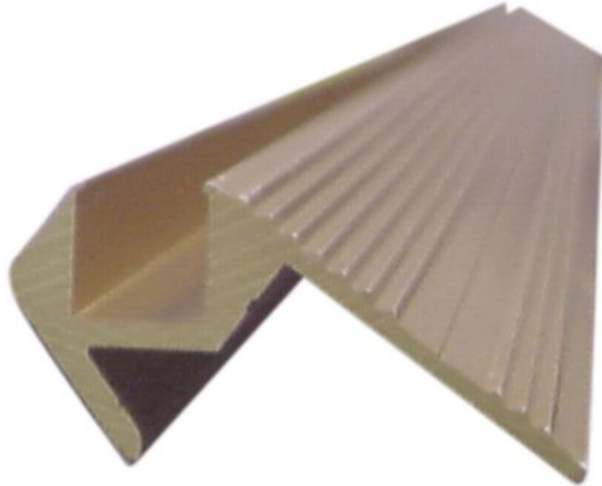

EUROLITE Step profile 10x10mm gold 2m

Special step profiles for Tubelights etc.

Art. No.: 51210702

GTIN:

The article is no longer in our assortment.

Features:

Special step profiles for Tubelights etc.

- Material: aluminum
- Dimensions: W: 48 mm, H: 24 mm
- Available lengths: 2000 mm
- Section for installing the Tubelights etc.: 10 x 10 mm
- Color: gold-color anodized, which means no color peeling off with the time
- Wheelchairs can easily overcome the channel
- Extreme stability
- Easy installation
- Low weight
- For exhibition and shop installers, discotheque and theatre installations

Logistic

EUROLITE Step profile, 10x10mm, gold /m<p class='attributgroup'>Special step profiles for Tubelights etc.

- Material: aluminum
- Dimensions: W: 48 mm, H: 24 mm
- Available lengths: 2000 mm or 4000 mm
- Section for installing the Tubelights etc.: 10 x 10 mm
- Color: gold-color anodized, which means no color peeling off with the time
- Extreme stability
- Easy installation
- Low weight
- Price is calculated by meter