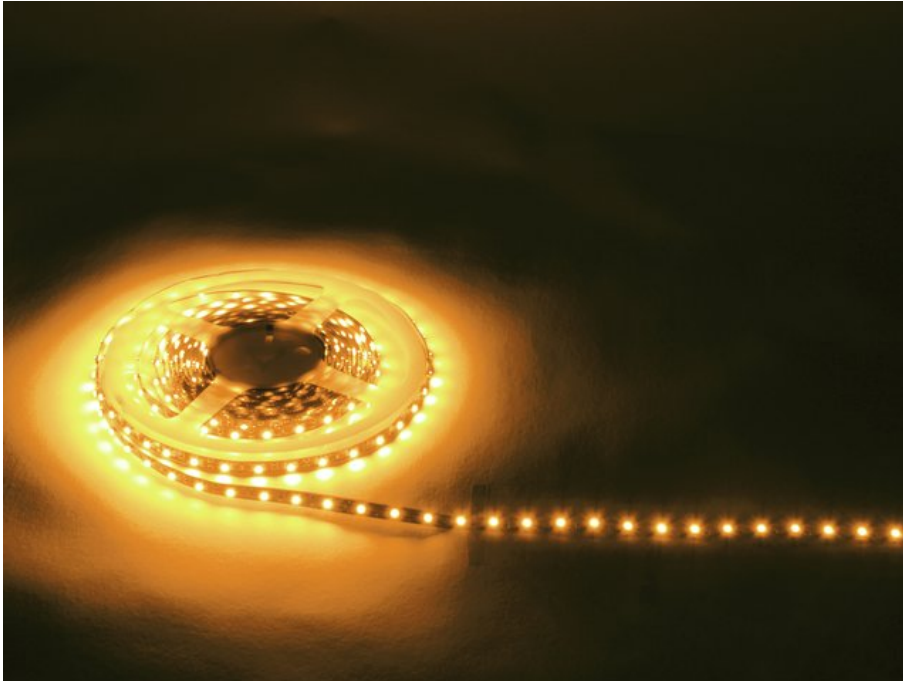

## EUROLITE LED Strip 300 5m 3528 yellow 12V

Flexible LED strip for indoor use

Art. No.: 50530535

GTIN: 4026397255133

**The article is no longer in our assortment.**

### Description:

With its numerous LED strips, Eurolite offers light on tape for technical decoration or bar illumination.

The flexible LED strips have a length of 5 meters. Unichrome versions - red, blue, green, yellow, cool white, warm white - are complimented by two RGB versions. The single colors can be ordered either with a wide span (150 LEDs) or with a short span (300 LEDs) between the LEDs. The RGB versions are available in 12 V or 24 operation - LED quantities are 150 or 240. An optional LED controller controls the brightness and the speed of the RGB LEDs or provides automatic run of the built-in color programs.

Supplied on a plastic reel, the LED stripes feature a self adhesive rear side for simple installation. Color and form can be used as desired as the strips are very flexible and adaptable to really every venue.

### Technical specifications:

Power consumption:	24 W
IP classification:	IP20
Standing/fixation:	Self adhesive
Lamps/meter:	60 pc/pcs
Power/meter:	4,8 W
Lamps/tube:	300 pc/pcs
Lamp distance:	16 mm
Cutting mark:	5 cm
Housing color:	White
Dimensions:	Length: 5 m Width: 8 mm
Weight:	110 g
Watts per meter/total:	4.8 W/24 W
LED type:	SMD 3528
LED number:	300
Cutting mark:	every 50 mm
Dimensions:	Ø 8 mm x 5000 mm
Legal specifications	
Special product:	Not designed for household room illumination
Intended use:	Show effect lighting