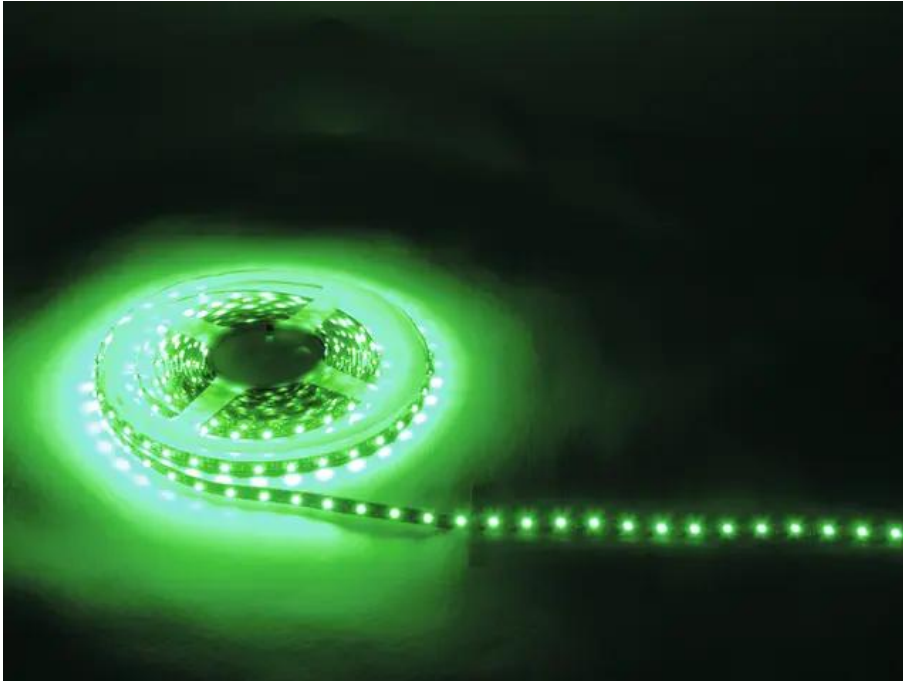

EUROLITE LED Strip 300 5m 3528 green 12V

Flexible LED strip for indoor use

Art. No.: 50530530

GTIN: 4026397255102

Description:

With its numerous LED strips, Eurolite offers light on tape for technical decoration or bar illumination.

The flexible LED strips have a length of 5 meters. Unichrome versions - red, blue, green, yellow, cool white, warm white - are complimented by two RGB versions. The single colors can be ordered either with a wide span (150 LEDs) or with a short span (300 LEDs) between the LEDs. The RGB versions are available in 12 V or 24 operation - LED quantities are 150 or 240. An optional LED controller controls the brightness and the speed of the RGB LEDs or provides automatic run of the built-in color programs.

Supplied on a plastic reel, the LED stripes feature a self adhesive rear side for simple installation. Color and form can be used as desired as the strips are very flexible and adaptable to really every venue.

Features:

- Flexible LED strip for decorative lighting
- Can be cut into segments of variable size
- Self-adhesive rear side
- Supplied on a plastic reel
- 300 LEDs SMD 3528 green (G)

Logistic

EAN / GTIN: 4026397255102