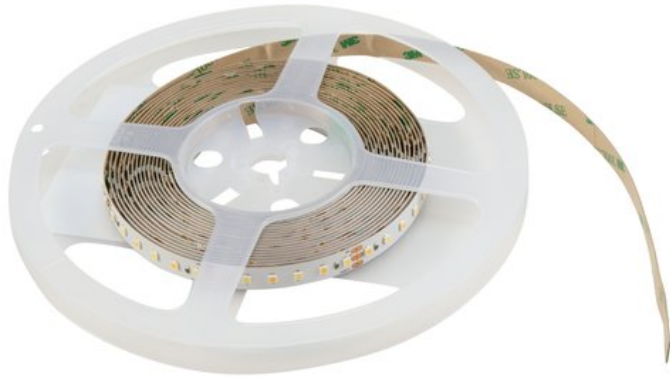

EUROLITE LED Strip 600 5m 3528 2700+6500K 12V

Flexible LED strip, extra warm white and cold white, CRI >90

Art. No.: 50530131

GTIN: 4026397700329

List price: 41.53 €

incl. 19% VAT.

Features:

- Flexible LED strip for decorative lighting
 - High-grade components and a solid construction guarantee a long service life and excellent color rendering
 - High efficiency and durability
 - Densely arranged LEDs enable homogeneous light distribution at smallest distances
 - Cozy and natural light due to extra high color rendering
 - Can be cut into segments of variable size
 - Self-adhesive rear side
 - Supplied on a plastic reel
 - Power cable, straight and flexible plug connectors available as accessories
 - 300 powerful LEDs 0,2 W SMD 3528 warm white (WW)
 - 300 powerful LEDs 0,2 W SMD 3528 cold white (CW)
 - Variable color temperature 2750 K - 6430 K
 - Control via Accessory
 - Very high color rendering index (CRI)
 - For application areas such as: Trade fair and shop fitting; Clubs/dancing school; Installation; restaurants, bars and hotels
 - Silent operation
- Package contents**
- 1 x illuminant, 1 x user manual

Logistic

EAN / GTIN: 4026397700329

Weight: 0,14 kg

Length: 0.24 m

Width: 0.20 m

Height: 0.05 m

Technical specifications:

Power supply:

12 V

Power consumption:	48 W
IP classification:	IP20
Protection class:	Protection class III
Power connection:	Non-wired
LED:	300 x 0,2 W SMD 3528 warm white (WW) 300 x 0,2 W SMD 3528 cold white (CW)
Color temperature:	2750K - 6430K adjustable
Control:	Accessory
Standing/fixation:	Self adhesive
Color rendering index (CRI):	92 Ra
Lamps/meter:	120 pc/pcs
Power/meter:	9,6 W
Lamps/tube:	600 pc/pcs
Cutting mark:	5 cm
Luminous flux (Lumen) per meter:	800 lm/m
Dimensions:	Length: 5 m Width: 1 cm Height: 1,3 mm
Weight:	130 g
Noise classification:	Class 0 (no noise at all)
Energy efficiency class (A - G):	G