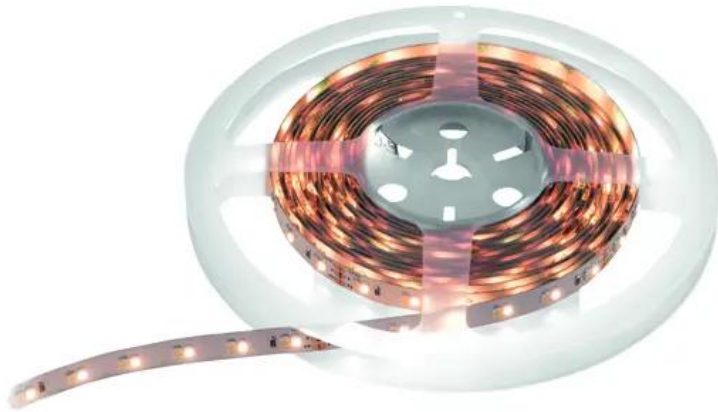

## EUROLITE LED Strip 600 5m 3528 2700+5700K 24V

Flexible LED strip, warm white and cold white, CRI >90

Art. No.: 50530115

GTIN: 4026397631234

4026397631234

**List price: 53.43 €**

incl. 19% VAT.

### Features:

- Flexible LED strip for decorative lighting
- High-grade components and a solid construction guarantee a long service life and excellent color rendering
- Mixed LED layout for homogeneous light distribution
- Can be cut into segments of variable size
- Self-adhesive rear side
- Supplied on a plastic reel
- Power cable, straight and flexible plug connectors available as accessories
- 600 powerful LEDs SMD 3528 2in1 BCL CW/WW (homogenous color mix)
- Control via accessory
- Very high color rendering index (CRI)
- For application areas such as: Trade fair and shop fitting; clubs/dancing school; installation; restaurants, bars and hotels
- Silent operation

LED type:	600 x SMD 3528 2in1 BCL CW/WW (homogenous color mix)
Control:	Accessory
Standing/fixation:	Self adhesive
Color temperature:	2700K; 5700K
Color rendering index (CRI):	95 Ra
Lamps/meter:	120 pc/pcs
Power/meter:	9,6 W
Lamps/tube:	600 pc/pcs
Lamp distance:	8 mm
Cutting mark:	10 cm
Luminous flux (Lumen) per meter:	900 lm/m
Housing color:	White
Dimensions:	Length: 500 cm Width: 1 cm Height: 0,2 cm
Weight:	0,13 kg
Noise classification:	Class 0 (no noise at all)
Energy efficiency class (A - G):	G