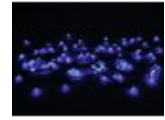

EUROLITE LED Marble Garland 80LEDs SC red/blue

Light chain with little LED balls and various red/blue programs

Art. No.: 50499105

GTIN: 4026397457582

List price: 47.48 €

incl. 19% VAT.

Features:

- Can also be used as indirect illumination
- 80 LEDs, each enclosed in a translucent, lightly satined hard plastic sphere
- Switching Colors (SC): uninterruptedly switches color in a given period of time
- Memory function saves last setting when switching off
- Cable color: black
- 9 integrated Showprograms
- Suitable for outdoor use
- For application areas such as: Party room; Decoration; restaurants, bars and hotels