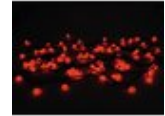

EUROLITE LED Marble Garland 80LEDs SC red/blue

Light chain with little LED balls and various red/blue programs

Art. No.: 50499105

GTIN: 4026397457582

List price: 47.48 €

incl. 19% VAT.

Features:

- Can also be used as indirect illumination
- 80 LEDs, each enclosed in a translucent, lightly satined hard plastic sphere
- Switching Colors (SC): uninterruptedly switches color in a given period of time
- Memory function saves last setting when switching off
- Cable color: black
- 9 integrated Showprograms
- Suitable for outdoor use
- For application areas such as: Party room; Decoration; restaurants, bars and hotels