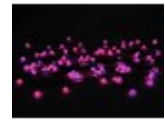

EUROLITE LED Marble Garland 80LEDs SC red/blue

Light chain with little LED balls and various red/blue programs

Art. No.: 50499105

GTIN: 4026397457582

List price: 47.48 €

incl. 19% VAT.

Features:

- Can also be used as indirect illumination
- 80 LEDs, each enclosed in a translucent, lightly satined hard plastic sphere
- Switching Colors (SC): uninterruptedly switches color in a given period of time
- Memory function saves last setting when switching off
- Cable color: black
- 9 integrated Showprograms
- Suitable for outdoor use
- For application areas such as: Party room; Decoration; restaurants, bars and hotels