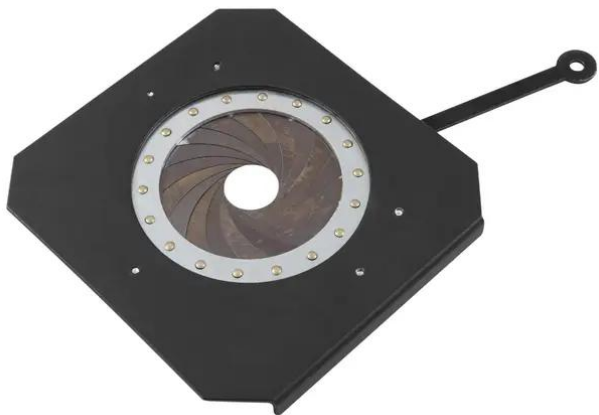

eurolite®

Iris for LED Profile 100W WW

Art. No.: 40001995
GTIN: 4026397492248

The article is no longer in our assortment.

eurolite®

Iris for LED Profile 100W WW

Art. No.: 40001995
GTIN: 4026397492248

Features:
