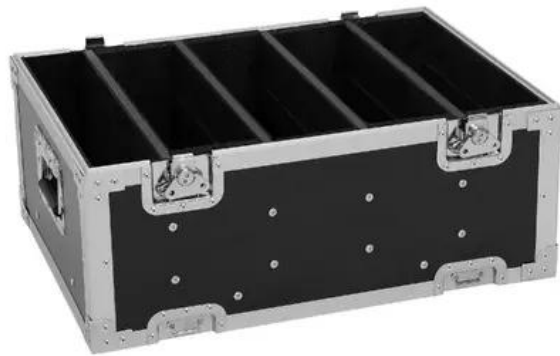

ROADINGER Extensionmodul for Flightcase 4x IP PIX Strobe RGB CW+WW Art. No.: 31005267

Trunk case

GTIN: 4026397745191

Features:

- High-quality workmanship with plywood multi-layer glued , black
- Interior with foam padding
- 2 hinged, chromium plated case handles
- 2 high-quality butterfly locks

Logistic

EAN / GTIN: 4026397745191

Weight: 10,00 kg

Length: 0.64 m

Width: 0.47 m

Height: 0.26 m

Technical specifications:

Maximum load:	50 kg
Case handle:	2 pc/pcs
Lock:	Butterfly lock: 2 pc/pcs
Material:	Plywood multi-layer glued, laminated
Color:	Black
Device compartment:	10 cm x 38.5 cm x 17 cm
Dimensions:	Width: 62.5 cm Depth: 47 cm Height: 24.5 cm
Weight:	9.10 kg

Scope of delivery:

1 x case