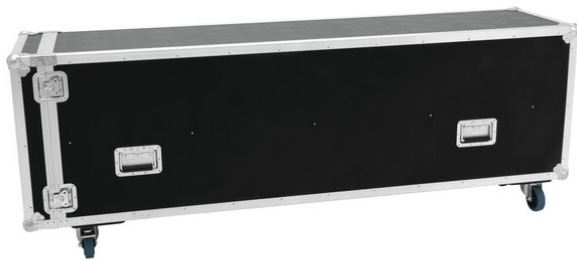

Flightcase 4x Eurolite STW-370

PRO flightcase for 4 x Eurolite STW-370 stands

Art. No.: 31000418

GTIN: 4026397541779

The article is no longer in our assortment.

Flightcase 4x Eurolite STW-370

PRO flightcase for 4 x Eurolite STW-370 stands

Art. No.: 31000418

GTIN: 4026397541779

Features:

- Suitable for 4 Eurolite STW-370 stands
- High-quality workmanship with 10 mm plywood multilayered glued, black laminated
- Interior and cover (4 compartments) with black felt cover
- Aluminum profile frames with rounded edges
- Three-leg, large steel ball corners
- 4 castors, 2 of which with locking brakes
- 4 butterfly locks
- 8 hinged, zinc-plated case handles
- Castors
- Branded hardware
- For further information about this product, please refer to the Data Sheet under "Downloads"