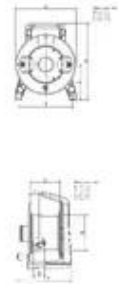

## SCHILL Cable Drum GT 235.RM

Cable reel

Art. No.: 30307501

GTIN: 4013046200118

### Features:

- Well-trie
- Resistant to petrol and oil
- Isolated axial mounting
- IT = High-quality plastic-reel
- HT = High-quality metal-reel
- SK = High-quality metal-reel
- For microphone cable XLR-XLR, LS-cables, CEE-cables, Multicore...
- For further information about this product, please refer to the Data Sheet under "Downloads"

### Logistic

EAN / GTIN: 4013046200118

Weight: 1,35 kg

Length: 0.35 m

Width: 0.25 m

Height: 0.21 m

### Technical specifications:

Material:	Special rubber
Dimensions:	Width: 23.3 cm Depth: 11.2 cm Height: 29.5 cm Diameter: Ø 23.3 cm
Weight:	1.05 kg