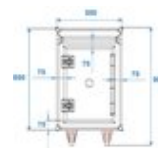

ROADINGER Special Combo Case U 14U

Flightcase with castors for a complete DJ setup

Art. No.: 3011000U

GTIN: 4026397417418

The article is no longer in our assortment.

Features:

- Professional solution for a complete DJ setup: this heavy-duty case accommodates your PA, a double CD player, a 19" mixer, effect units, and further 19" units
- Top part with upward tilted profile rails with 10 U for top-operated units e.g. mixers, control units of double CD players or lighting units
- Bottom part with 14 U mounting facility for e.g. CD mechanisms, amplifiers, effect units
- Removable cover
- Removable front and rear cover
- Rear service door with cutout for cable inlet
- High-quality workmanship with 9.5 mm plywood multilayered glued, black laminated
- Aluminum profile frames (30 mm) with rounded edges
- Three-leg, large steel ball corners
- Incl. wheel board (15 mm) with 4 castors, 2 of which have brakes
- 4 rugged, hinged case handles
- 2 spring locks
- Chromium-plated corners, handles and butterfly locks
- Delivery includes mounting screws
- Castors
- With profile rails suitable for 19" units
- With extra large installation depth
- 14 U
- For further information about this product, please refer to the Data Sheet under "Downloads"

Logistic

EAN / GTIN: 4026397417418

Weight: 41,40 kg

Length: 0.74 m

Width: 0.57 m

Height: 0.88 m

Bulky product

Technical specifications:

Maximum load:	100 kg
Transport aid:	Castors
Material:	Plywood multi-layer glued, 9,5 mm
Color:	Black, laminated
Front panel width:	19"
Mounting height:	Approx. 62.5 cm (14 U)
Mounting depth:	530 mm
Housing design:	14 U
Dimensions:	Width: 54 cm Depth: 72 cm Height: 99 cm
Weight:	37,00 kg
