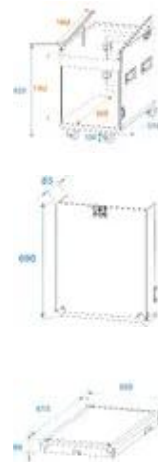

ROADINGER Special Combo Case Pro, 12U with wheels

Rack case with castors

Art. No.: 30110001

GTIN: 4026397182972

Features:

- 12 U
- High-quality workmanship with plywood multi-layer glued 9 mm, black, laminated
- 3 removable covers
- Aluminum profile frames 30mm with rounded edges
- 4 hinged, chromium plated case handles
- 5 high-quality butterfly locks
- 4 x castors with 2 locking brakes
- With profile rails suitable for 19" units
- For further information about this product, please refer to the Data Sheet under "Downloads"

Logistic

EAN / GTIN: 4026397182972

Weight: 31,80 kg

Length: 0.86 m

Width: 0.63 m

Height: 0.57 m

Bulky product

Technical specifications:

Maximum load:	50 kg
Removable covers:	3 pc/pcs
Aluminum profile frames:	30 mm
Case handle:	4 pc/pcs
Lock:	Butterfly lock: 5 pc/pcs
Transport aid:	4 x castors with 2 locking brakes
Material:	Plywood multi-layer glued, 9 mm
Color:	Black, laminated
Door rear panel:	55 cm x 40 cm

Front panel width:	19"
Mounting height:	Front approx. 53.5 cm (12 U) Top with adjustable tilt angle approx. 44.5 cm (10 U)
Mounting depth:	480 mm
Housing design:	12 U
Dimensions:	Width: 56 cm Depth: 60.5 cm Height: 91 cm
Weight:	29.90 kg