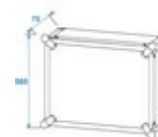

ROADINGER Effect Rack CO DD, 12U, 38cm deep, black

Flightcase for 483 mm devices (19")

Art. No.: 30107274

GTIN: 4026397326512

List price: 296.31 €

incl. 19% VAT.

Description:

Flightcase for 483 mm devices (19")

Transport your control and effect units with a width of 483mm or 19" with the ROADINGER effect rack. The flight case is stable and of high quality, making it ideal for mobile use and the stage.

The 6 mm thick walls, the aluminium profile frame with rounded corners and the three-legged, medium-sized steel ball corners give the case its stability. The two lids of the case are removable (double door version).

The effect rack is also equipped with eight snap locks with eyelets for locking and two chrome-plated case folding handles. The four large, steel-reinforced rubber feet provide the necessary stability.

The maximum load is 25 kg.

Logistic

EAN / GTIN: 4026397326512

Weight: 13,50 kg

Length: 0.56 m

Width: 0.54 m

Height: 0.61 m

Features:

- Suitable for 483 mm effectors and controllers (19")
- 2 removable covers (double-door version)
- Built-in rack rails
- High-quality workmanship with 6 mm wood, black laminated
- Aluminum profile frames (22 mm) with rounded edges
- Three-leg, medium-sized steel ball corners
- 8 spring locks with eyelets for locking-up
- 4 large steel-enforced rubber feet
- 2 chrome case handles
- Delivery includes mounting screws