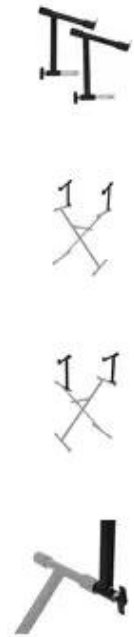

DIMAVERY Extension for SL-4 Keyboard Stand

Extension for keyboard stands

Art. No.: 26702064

GTIN: 4026397633139

**Features:**

- Made in Europe
- For application areas such as: Band/rehearsal room; stage; homerecording and studios

Technical specifications:

Inclination angle:	20 °
Maximum load:	25 kg
Attachment system:	Pin: Ø 25mm
Type (general stands):	Accessory
Material:	Steel
Color:	Black
Dimensions:	Depth: 30 cm Height: 30 cm
Weight:	1.53 kg

Logistic

EAN / GTIN: 4026397633139

Weight: 1,72 kg

Length: 0.41 m

Width: 0.34 m

Height: 0.08 m

Scope of delivery:

2 x stand