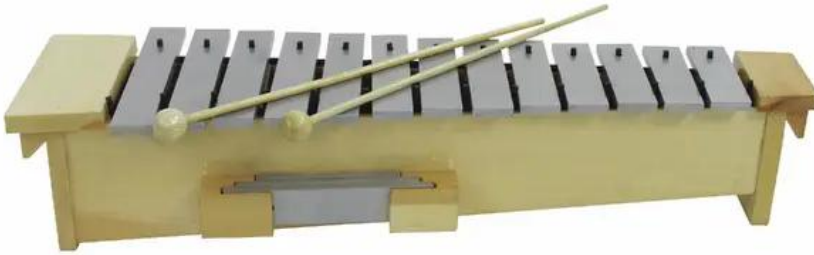

DIMAVERY ML-16A Metallophone

Soprano metal xylophon

Art. No.: 26058320

GTIN: 4026397212075

Features:

- Range: g - c
- Special alloyed metal sound bars in grey
- Singlerow
- 13 metal sound bars
- Incl. 1 pair of mallets

Logistic

EAN / GTIN: 4026397212075

Weight: 3,80 kg

Length: 0.68 m

Width: 0.20 m

Heigth: 0.35 m

Technical specifications:

Scope of delivery:
