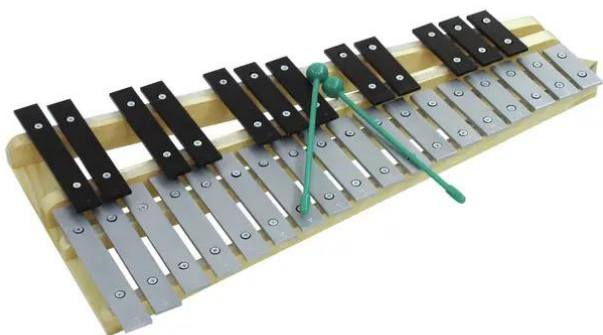

Metallophone with case

Metallophone

Art. No.: 26058315

GTIN: 4026397212068

Metallophone with case

Metallophone

Art. No.: 26058315

GTIN: 4026397212068

Features:

- Range: g - c
- Double rowed
- Chromatical scale
- 30 metal sound bars
- Resonant cavity with 3 chambers