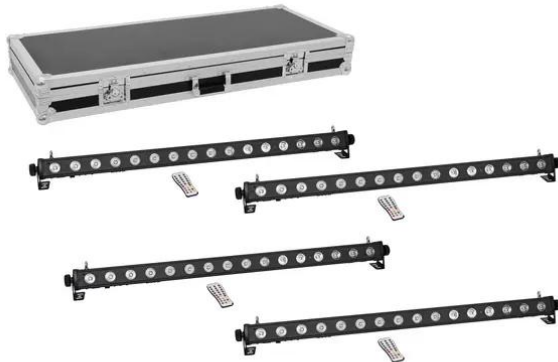

eurolite®

Set 4x LED PIX-16 QCL Bar + Case

Art. No.: 20000992
GTIN: 4026397728422

All rights reserved. Subject to change without notice. Errors and omissions excepted.
Illustration only. Actual item may differ from photo.

eurolite®

Set 4x LED PIX-16 QCL Bar + Case

Art. No.: 20000992
GTIN: 4026397728422

Features:

EUROLITE LED PIX-16 QCL Bar

- LED light effect bar with 16 x 4 W RGBW LED (4in1), incl. IR remote control
- 16 LEDs 4 W COB (chip-on-board) 4in1 QCL RGBW (homogenous color mix)
 - Color animations with two adjustable colors
 - Strobe effect
 - 21 integrated show programs
 - Direct color selection for 15 preset colors
 - The device is cooled by passive convection cooling
 - Control via stand-alone; master/slave function; DMX; QuickDMX via USB (optional); W-DMX by wireless solution via USB (optional); CRMX by LumenRadio via USB (optional); sound to light via microphone; IR remote control
 - Fixtures available for Light J; Light Captain; Colorchief
 - Flicker-free
 - With a beam angle of 15°
 - With mounting bracket