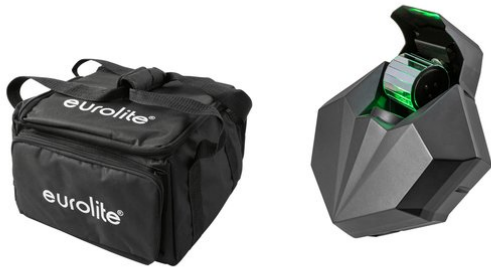

## Set LED CAT-80 Beam Effect + Soft Bag

Art. No.: 20000988

GTIN: 4026397728248

**List price: 415.31 €**  
incl. 19% VAT.

---

All rights reserved. Subject to change without notice. Errors and omissions excepted.  
Illustration only. Actual item may differ from photo.

## Set LED CAT-80 Beam Effect + Soft Bag

Art. No.: 20000988

GTIN: 4026397728248

#### EUROLITE LED CAT-80 Beam Effect

LED Beam Effect with 80 W COB LED in cold white and gobo wheel

- 3 different motion axes
- Rotating faceted mirror inside
- Rotating and swiveling mirror cylinder
- Generates countless moving patterns in the room
- 1 powerful LED 80 W COB (chip-on-board) cold white (CW)
- Gobo wheel with static gobos; Focus manual
- Dimmer electronic
- Mirror cylinder effect; Strobe effect
- Gobo wheel with static gobos, 9 color gobos and open
- The device is cooled by cooling fan
- Preprogrammed in Light J; Light Captain; EASY SHOW 2; EASY SHOW 3
- Flicker-free