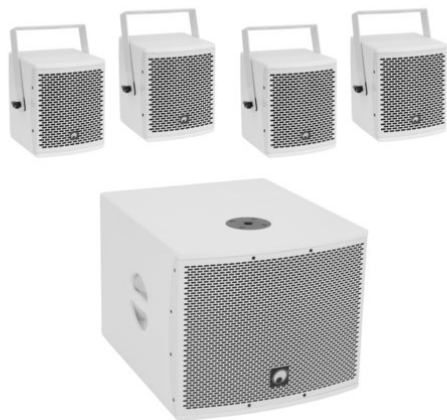

Set MOLLY-12A Subwoofer active + 4x MOLLY-6 Top 8 Ohm, white

Art. No.: 20000758
GTIN: 4026397684391

List price: 1069.81 €
incl. 19% VAT.

Set MOLLY-12A Subwoofer active + 4x MOLLY-6 Top 8 Ohm, white

Art. No.: 20000758
GTIN: 4026397684391

Features:

OMNITRONIC MOLLY-12A Subwoofer active white

- Active 12" subwoofer with DSP and Bluetooth
- 12" bassreflex subwoofer with DSP and 700 watts RMS power
 - Flexibly extendable with MOLLY-6 satellites for 2.1 and 4.1 configurations
 - DSP-controlled class D amplifier (500 W + 2 x 100 W)
 - Integrated Bluetooth audio streaming
 - 4 EQ presets with indicators
 - Signal limiter and crossover
 - Signal inputs via combo jacks (XLR/6.3 mm jack), RCA and 3.5 mm jack
 - XLR outputs for linking further MOLLY systems or active systems
 - Separate volume controls for subwoofer and satellites L/R
 - Stereo/mono selection
 - Phase reversal switch
 - Fault, limit, signal and power indicators