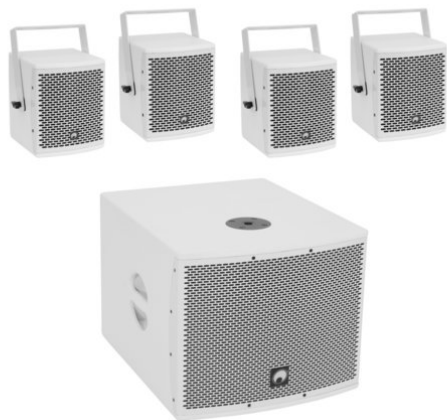

Set MOLLY-12A Subwoofer active + 4x MOLLY-6 Top 8 Ohm, white

Art. No.: 20000758
GTIN: 4026397684391

List price: 1129.31 €
incl. 19% VAT.

Set MOLLY-12A Subwoofer active + 4x MOLLY-6 Top 8 Ohm, white

Art. No.: 20000758
GTIN: 4026397684391

Features:

OMNITRONIC MOLLY-12A Subwoofer active white

- Active 12" subwoofer with DSP and Bluetooth
- 12" bassreflex subwoofer with DSP and 700 watts RMS power
 - Flexibly extendable with MOLLY-6 satellites for 2.1 and 4.1 configurations
 - DSP-controlled class D amplifier (500 W + 2 x 100 W)
 - Separate volume control for subwoofer and satellites
 - Stereo/mono selection
 - Digital signal processor
 - Control via Bluetooth
 - For application areas such as: Mobile djs / entertainer; Trade fair and shop fitting; Installation; home entertainment; restaurants, bars and hotels; product presentations and lectures
 - White metal grille with acoustic foam
 - 2 Rugged carrying handles
 - DSP presets: FLAT; DJ; LIVE; VOICE