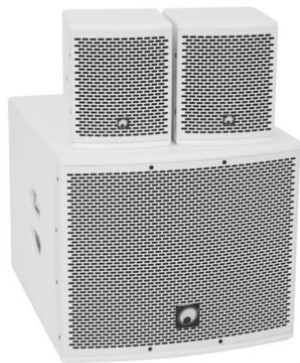

## Set MOLLY-12A Subwoofer active + 2x MOLLY-6 Top 8 Ohm, white

Art. No.: 20000728  
GTIN: 4026397680478

**List price: 891.31 €**  
incl. 19% VAT.

## Set MOLLY-12A Subwoofer active + 2x MOLLY-6 Top 8 Ohm, white

Art. No.: 20000728  
GTIN: 4026397680478

#### OMNITRONIC MOLLY-12A Subwoofer active white

Active 12" subwoofer with DSP and Bluetooth

- 12" bassreflex subwoofer with DSP and 700 watts RMS power
- Flexibly extendable with MOLLY-6 satellites for 2.1 and 4.1 configurations
- DSP-controlled class D amplifier (500 W + 2 x 100 W)
- Separate volume control for subwoofer and satellites
- Stereo/mono selection
- Digital signal processor
- Control via Bluetooth
- For application areas such as: Mobile djs / entertainer; Trade fair and shop fitting; Installation; home entertainment; restaurants, bars and hotels; product presentations and lectures
- White metal grille with acoustic foam
- 2 Rugged carrying handles
- DSP presets: FLAT; DJ; LIVE; VOICE