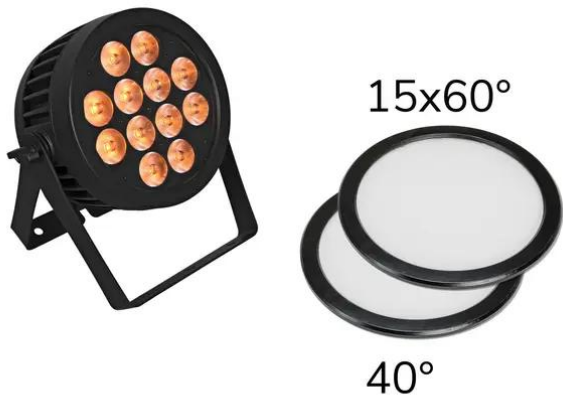

eurolite®

Set LED IP PAR 12x9W SCL Spot + 2x Diffuser Cover (15x60° and 40°)

Weather-proof spotlight with 12 SCL-LEDs and
RGBA/CW/WW+UV color mixing incl. 2x frost filters

Art. No.: 20000673

GTIN: 4026397362343

Features:

- 12 LEDs 9 W COB (chip-on-board) 7in1 SCL RGB/CW/WW/A/UV (homogenous color mix)
- Color blend stepless; color change adjustable; color fade adjustable; Dimmer electronic
- Strobe effect
- Direct color selection for 28 preset colors
- The device is cooled by passive convection cooling
- Control via DMX; IR remote control; stand-alone
- Fixtures available for LED PC-Control 512; EASY SHOW 1; Light Captain; EASY SHOW 2; EASY SHOW 3
- Flicker-free
- With a beam angle of 15°
- With double bracket
- LCD display
- Mains input and output for power linking up to 8 units
- Suitable for outdoor use IP65