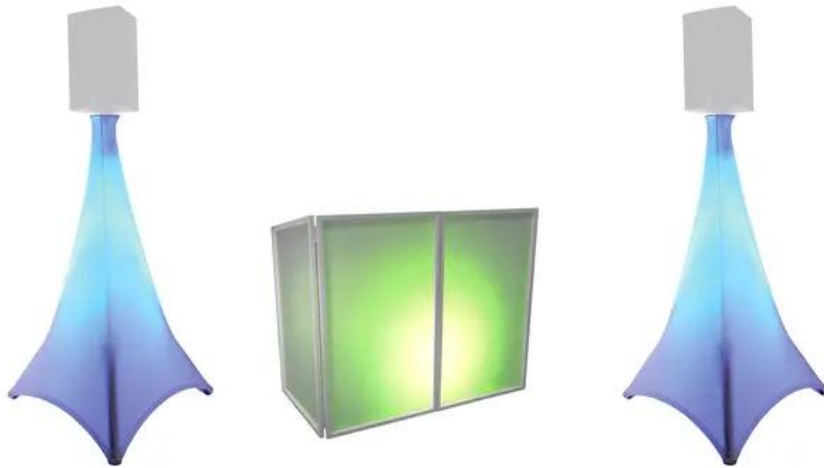

EUROLITE Set AKKU 2x Flat light 3 bk + Bar-6 + Stands

DJ stand with 3 spotlights and speaker stands including white tripod covers

Art. No.: 2000520

GTIN: 4026397649000

Features:

- Integrated QuickDMX transceiver for wireless DMX control
- Elegant housing for indoor use
- Cordless, flexible and versatile
- Battery operation up to 16h depending on program used
- Integrated automatic charging of the battery and status indicator
- 3 LEDs 8 W SMD 9080 4in1 QCL RGBW (homogenous color mix)
- Dimmer electronic; color change adjustable; color fade adjustable; Dimmer speed (step response) adjustable
- Strobe effect
- Direct color selection for 30 preset colors
- The device is cooled by passive convection cooling
- Control via stand-alone; QuickDMX; IR remote control; sound to light via microphone
- Fixtures available for Light J; EASY SHOW 1; LED EASY OPERATOR 4x4; LED EASY OPERATOR 4x6; LED EASY OPERATOR DELUXE; Light Captain; EASY SHOW 2; EASY SHOW 3; Colorchief
- Flicker-free
- With a beam angle of 12°
- With mounting bracket
- OLED display
- Various versions available
- With a KENSINGTON LOCK theft protection
- For application areas such as: Decoration; wedding/gala/events; mobile djs / entertainer; party room; restaurants, bars and hotels
- Application possibility: Standing
- Silent operation
- <p>EUROLITE AKKU Bar-6 Glow QCL Flex QuickDMX

Logistic

EAN / GTIN: 4026397649000

Weight: 39,00 kg

Length: 1.30 m

Width: 0.75 m

Height: 0.45 m

Bulky product