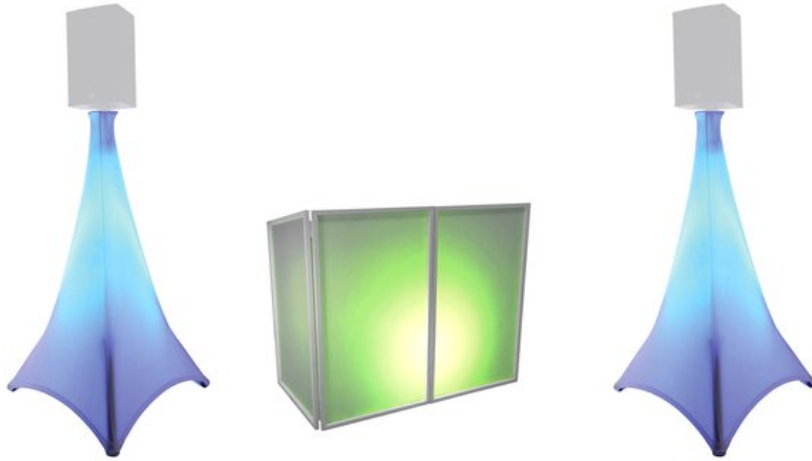

EUROLITE Set AKKU 2x Flat light 3 bk + Bar-6 + Stands

Art. No.: 2000520

DJ stand with 3 spotlights and speaker stands including white tripod covers

GTIN:

List price: 1248.31 €

incl. 19% VAT.

Features:

EUROLITE AKKU Flat Light 3 bk

Flat spotlight with 3 x 8 W RGBW LED, QuickDMX transceiver and bracket

- With QuickDMX transceiver - cordless, flexible and versatile
- 3 high-power 8 W RGBW LEDs (4in1)
- Compact and bright
- Elegant housing for indoor use
- With integrated QuickDMX transmitter/receiver for the wireless transmission of DMX512 signals
- Operation via built-in rechargeable lithium-ion battery with up to 16 hours operating time
- Integrated automatic charging of the battery with indicator
- Functions: static colors, stepless RGBW color mixture, internal programs, dimmer, strobe effect with variable speed
- Dimmer speed (step response) adjustable
- Addressing and setting via Control Board with touch buttons and LCD
- Hanging as well as standing installation possible
- Inclination angle manually adjustable via the bracket
- Charger included in delivery
- Switch-mode power supply for operation between 100 and 240 volts
- DMX512 control via any standard DMX controller and suitable wireless transmitter
- Available in silver or in black
- LED: 3 x high-power 8 W 4in1 QCL RGBW (homogenous color mix)
- Can be operated in 3; 4; 6; 8; 10 CH mode
- The device is cooled by passive convection
- Controlling by Stand-alone; QuickDMX built-in; IR remote control; Sound to light via Microphone
- Is in Light J Software; EASY SHOW; LED EASY OPERATOR 4x4; LED EASY OPERATOR 4x6; LED EASY OPERATOR DELUXE already preprogrammed
- Flicker-free projection

Logistic