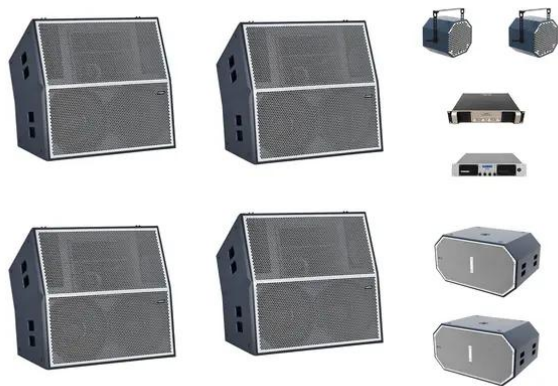

PSSO®

Prime Set XXL

Art. No.: 20000515

GTIN:

PSSO®

Prime Set XXL

Art. No.: 20000515

GTIN:

Features:

PSSO PRIME-315 Club Speaker System

PRO PA speaker, 2 x 15" woofer, 6.5" + 2 x 1.4" horn-loaded, 1800 W RMS (Biamp)

- Rugged pro PA speaker, qualified for suspension and clubs
- Biamp operation
- Housing made of 25 mm (17 layers) and 18 mm (13 layers) birch plywood
- Premium custom-made drivers by European manufacturer CELTO Acoustique
- 2 x 38 cm neodymium bass speaker (15") with diecast aluminum basket
- 16.5 cm neodymium midrange speaker (6.5") with diecast aluminum basket, 51 mm voice coil (2")
- 36 mm neodymium driver (1.4"), 72 mm voice coil (2.8")
- Bassreflex system
- Neutrik Speakon connectors
- Scratch-resistant lacquer surface
- Applications: standing or suspended