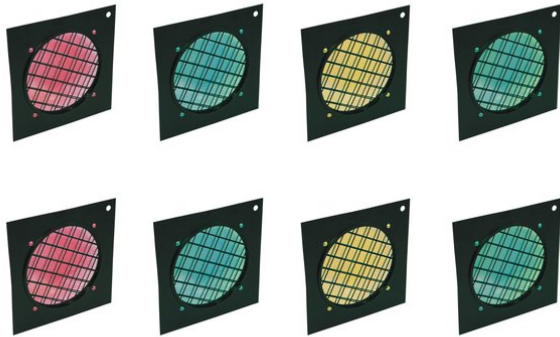

eurolite®

Set 8x Dichroic filter, black frame PAR-56, assorted

Art. No.: 20000507

GTIN:

The article is no longer in our assortment.

eurolite®

Set 8x Dichroic filter, black frame PAR-56, assorted

Art. No.: 20000507

GTIN:

Features:

EUROLITE Yellow Dichroic Filter black Frame PAR-56

Dichroic

filter

- The professional solution!
- Color filter with highest constancy
- No more fading-out and burn-outs
- For adding color to a white beam
- Attached in color filter frames
- Available in various colors

EUROLITE Green Dichroic Filter black Frame PAR-56

Dichroic

filter

- The professional solution!
- Color filter with highest constancy
- No more fading-out and burn-outs