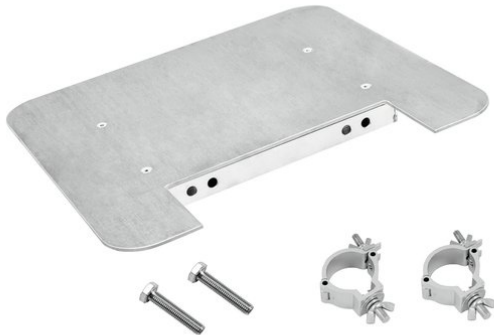

# alutruss

---

## Set Aluminium Shelf for 50mm Alu Systems

Art. No.: 20000450

GTIN:

**The article is no longer in our assortment.**

### Features:

---

- Universal shelf to be attached to 290 mm truss (QUAD-, TRI- and BILLOCK) or to 220 mm truss (DECOLOCK DQ-2, DQ-3 and DQ-4)
- Trusspipe: 50 mm
- Made in Europe