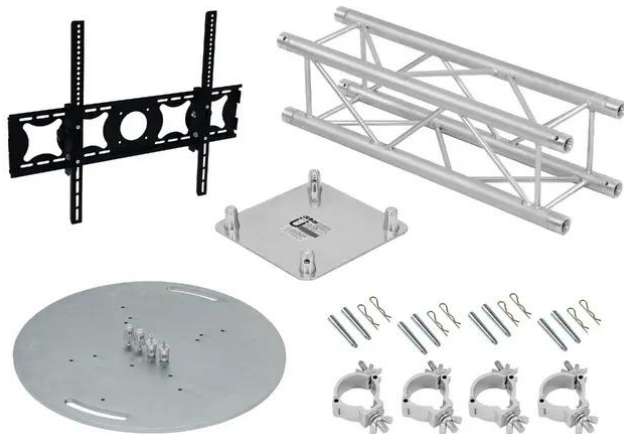

alutruss

Set QUADLOCK 6082 TV tower MKI

Art. No.: 20000428

GTIN:

All rights reserved. Subject to change without notice. Errors and omissions excepted.
Illustration only. Actual item may differ from photo.

alutruss

Set QUADLOCK 6082 TV tower MKI

Art. No.: 20000428

GTIN:

Features:

ALUTRUS Steel Base Plate round type A

Baseplate for mobile use (connectors 6082 included)

- For the vertical installation of truss elements
- Multifunctional use
- High durability
- Trusspipe: 50 mm
- Made in Europe
- For application areas such as: Trade fair and shop fitting; wedding/gala/events

ALUTRUS QUADLOCK 6082-2000 4-way Cross Beam

4-point truss system

All rights reserved. Subject to change without notice. Errors and omissions excepted.
Illustration only. Actual item may differ from photo.