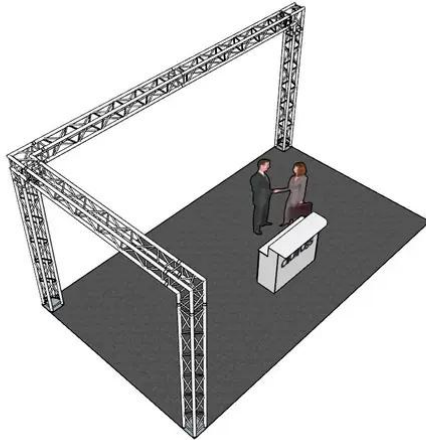

alutruss

Truss set QUADLOCK 6082 L- Figure 7x4x3.5m (WxDxH)

Art. No.: 20000380

GTIN: 4026397340242

All rights reserved. Subject to change without notice. Errors and omissions excepted.
Illustration only. Actual item may differ from photo.

alutruss

Truss set QUADLOCK 6082 L- Figure 7x4x3.5m (WxDxH)

Art. No.: 20000380

GTIN: 4026397340242

Features:

ALUTRUSS QUADLOCK 6082-3000 4-way Cross Beam

4-point truss system

- Strong EN-AW 6082 alloy for high loads
- High-quality aluminum-tubes with 50 mm in diameter
- Low weight
- Distance center - center: 240 mm
- Easy installation
- Trusspipe: 50 mm
- TÜV Süd certified
- For application areas such as: Theater; Trade fair and shop fitting; clubs/dancing school
- For further information about this product, please refer to the Data Sheet under "Downloads"

ALUTRUSS QUADLOCK 6082C-21 2-way Corner 90°

4-point truss system

All rights reserved. Subject to change without notice. Errors and omissions excepted.
Illustration only. Actual item may differ from photo.