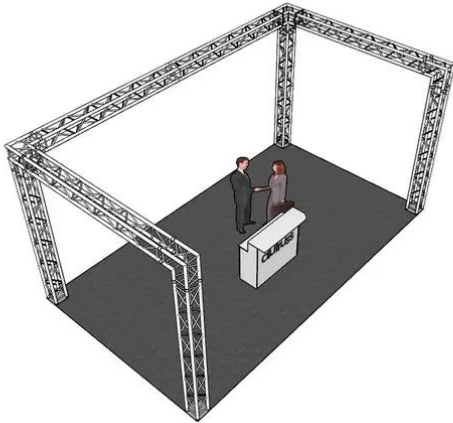

alutruss

Truss set QUADLOCK 6082 U- Figure 7x4x3.5m (WxDxH)

Art. No.: 20000379

GTIN: 4026397340235

All rights reserved. Subject to change without notice. Errors and omissions excepted.
Illustration only. Actual item may differ from photo.

alutruss

Truss set QUADLOCK 6082 U- Figure 7x4x3.5m (WxDxH)

Art. No.: 20000379

GTIN: 4026397340235

Features:

ALUTRUSS QUADLOCK 6082-3000 4-way Cross Beam

4-point truss system

- Strong EN-AW 6082 alloy for high loads
- High-quality aluminum-tubes with 50 mm in diameter
- Low weight
- Distance center - center: 240 mm
- Easy installation
- Trusspipe: 50 mm
- TÜV Süd certified
- For application areas such as: Theater; Trade fair and shop fitting; clubs/dancing school
- For further information about this product, please refer to the Data Sheet under "Downloads"

ALUTRUSS QUADLOCK 6082C-21 2-way Corner 90°

4-point truss system

All rights reserved. Subject to change without notice. Errors and omissions excepted.
Illustration only. Actual item may differ from photo.