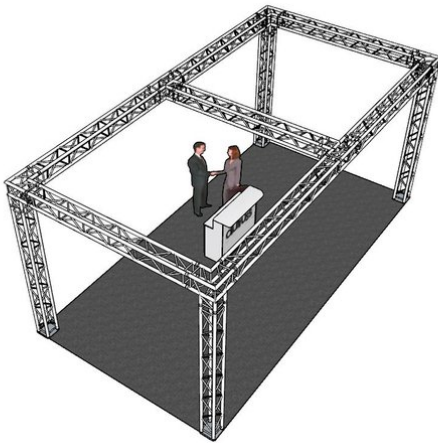

alutruss

Truss set QUADLOCK 6082 rectangle 7.71x4x3.5m (WxDxH)

Art. No.: 20000377

GTIN:

List price: 8209.81 €
incl. 19% VAT.

All rights reserved. Subject to change without notice. Errors and omissions excepted.
Illustration only. Actual item may differ from photo.

alutruss

Truss set QUADLOCK 6082 rectangle 7.71x4x3.5m (WxDxH)

Art. No.: 20000377

GTIN:

Features:

ALUTRUSS QUADLOCK 6082-3000 4-Way Cross Beam

4-point truss system

- Strong EN-AW 6082 alloy for high loads
 - High-quality aluminum-tubes with 50 mm in diameter
 - Low weight
 - Distance center - center: 240 mm
 - Easy installation
 - Trusspipe: 50 mm
 - TÜV Süd certified
 - For application areas such as: Theater; Trade fair and shop fitting; Clubs/dancing school
 - For further information about this product, please refer to the Data Sheet under "Downloads"
- Package contents
- 1 x connection Set

ALUTRUSS QUADLOCK 6082L-30 3-Way Corner 90°

- 4-point truss system
- Strong EN-AW 6082 alloy for high loads
 - High-quality aluminum-tubes with 50 mm in diameter
 - Low weight
 - Distance center - center: 240 mm
 - Easy installation
 - Trusspipe: 50 mm
 - Made in Europe
 - For application areas such as: Theater; Trade fair and shop fitting; Clubs/dancing school
- Package contents
- 2 x connection Set

ALUTRUSS QUADLOCK 6082T-35 3-Way T-Piece

- 4-point truss system
- Strong EN-AW 6082 alloy for high loads
 - High-quality aluminum-tubes with 50 mm in diameter
 - Low weight
 - Distance center - center: 240 mm
 - Easy installation
 - Trusspipe: 50 mm
 - Made in Europe
 - For application areas such as: Theater; Trade fair and shop fitting; Clubs/dancing school
- Package contents
- 2 x connection Set