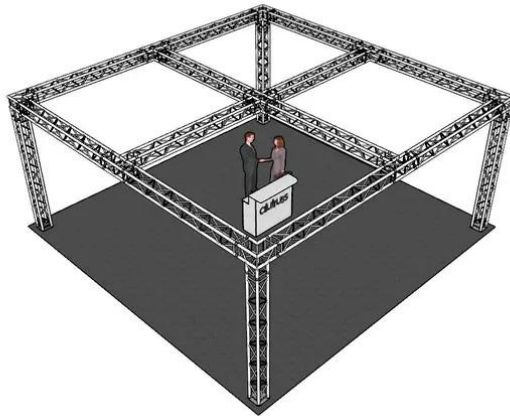

alutruss

Truss Set QUADLOCK 6082 square 7.71x7.71x3.5m (WxDxH)

Art. No.: 20000375
GTIN: 4026397336634

All rights reserved. Subject to change without notice. Errors and omissions excepted.
Illustration only. Actual item may differ from photo.

alutruss

Truss Set QUADLOCK 6082 square 7.71x7.71x3.5m (WxDxH)

Art. No.: 20000375
GTIN: 4026397336634

Features:

ALUTRUSS QUADLOCK 6082-3000 4-way Cross Beam

- 4-point truss system
- Strong EN-AW 6082 alloy for high loads
 - High-quality aluminum-tubes with 50 mm in diameter
 - Low weight
 - Distance center - center: 240 mm
 - Easy installation
 - Trusspipe: 50 mm
 - TÜV Süd certified
 - For application areas such as: Theater; Trade fair and shop fitting; clubs/dancing school
 - For further information about this product, please refer to the Data Sheet under "Downloads"

ALUTRUSS QUADLOCK 6082L-30 3-way Corner 90°

4-point truss system

All rights reserved. Subject to change without notice. Errors and omissions excepted.
Illustration only. Actual item may differ from photo.