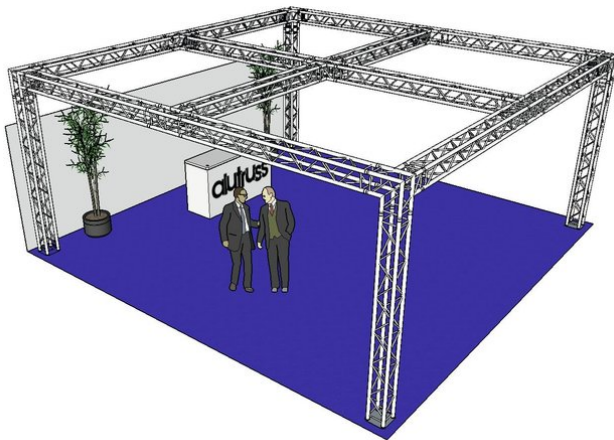

Truss set QUADLOCK 6082 square 7.71x7.71x3.5m (WxDxH)

Art. No.: 20000375

GTIN:

List price: 10649.31 €
incl. 19% VAT.

Truss set QUADLOCK 6082 square 7.71x7.71x3.5m (WxDxH)

Art. No.: 20000375

GTIN:

Features:

ALUTRUSS QUADLOCK 6082-3000 4-Way Cross Beam

4-point truss system

- Strong EN-AW 6082 alloy for high loads
- High-quality aluminum-tubes with 50 mm in diameter
- Low weight
- Distance center - center: 240 mm
- Easy installation
- Trusspipe: 50 mm
- TÜV Süd certified
- For application areas such as: Theater; Trade fair and shop fitting; Clubs/dancing school
- Package contents
- 1 x Connection Set

ALUTRUSS QUADLOCK 6082L-30 3-Way Corner 90°

4-point truss system