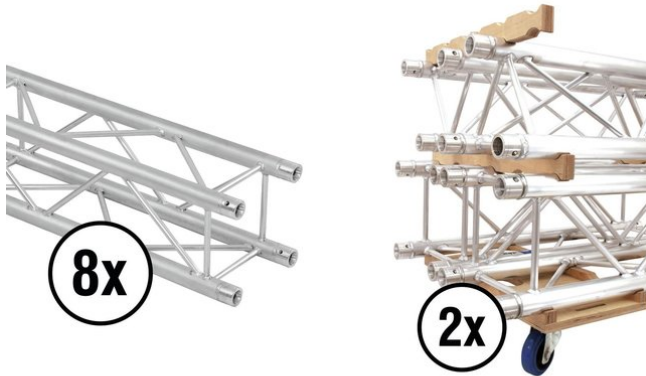

alutruss

Set QUADLOCK QL-ET34-2000 + Truss transport board

Art. No.: 20000088

GTIN:

List price: 3152.31 €
incl. 19% VAT.

All rights reserved. Subject to change without notice. Errors and omissions excepted.
Illustration only. Actual item may differ from photo.

alutruss

Set QUADLOCK QL-ET34-2000 + Truss transport board

Art. No.: 20000088

GTIN:

Features:

ALUTRUS QUADLOCK QL-ET34-2000 4-way cross beam

- 4-point truss system
- Strong EN-AW 6082 alloy for high loads
 - High-quality aluminum-tubes with 50 mm in diameter
 - Low weight
 - Distance center - center: 240 mm
 - Easy installation
 - Trusspipe: 50 mm
 - Made in Europe
 - For application areas such as: Theater; Trade fair and shop fitting; Clubs/dancing school
 - For further information about this product, please refer to the Data Sheet under "Downloads"
- Package contents
- 1 x connection Set

ALUTRUS Truss Transport Board Combo for 3 Wheels

- Transport cart for QUADLOCK and TRILOCK truss elements
- Practical transport cart made of multiplex wood
 - Suitable for QUADLOCK and TRILOCK truss elements with 290 mm
 - Quick and secure stacking with optional stacking ridges
 - Cut-outs for safety bands for safe transport of the truss elements
 - Grip hole
 - 12 borings for mounting castors (optional)
 - The combination of 2 transport carts and 10 stacking ridges allows transport of 12 truss elements (recommended maximum load)
 - Made in Germany

ROADINGER Swivel Castor 100mm BLUE WHEEL light blue

- 100 mm swivel castor
- Double ball race
 - Housing made of steel, zinc-plated
 - Roller race hub bearing
 - Replaceable bolt-on wheel
 - Carrying capacity: 450 kg per set (4 castors)
 - Made in Germany
 - For further information about this product, please refer to the Data Sheet under "Downloads"