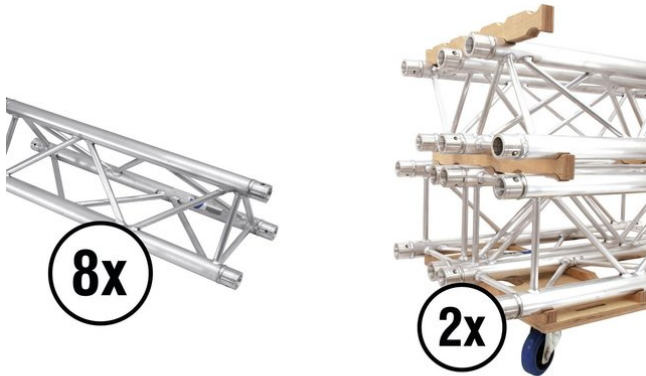

## Set TRILOCK E-GL33 2000 + Truss transport board

Art. No.: 20000087

GTIN:

**List price: 2557.31 €**  
incl. 19% VAT.

All rights reserved. Subject to change without notice. Errors and omissions excepted.  
Illustration only. Actual item may differ from photo.

#### ALUTRUSS TRILOCK E-GL33 2000 3-Way Cross Beam

3-point truss system

- Low weight
  - Easy installation
  - Trusspipe: 50 mm
  - Made in Europe
  - For application areas such as: Theater; Trade fair and shop fitting; Clubs/dancing school
  - For further information about this product, please refer to the Data Sheet under "Downloads"
- Package contents
- 1 x connection Set

#### ALUTRUSS Truss Transport Board Combo for 3 Wheels

Transport cart for QUADLOCK and TRILOCK truss elements

All rights reserved. Subject to change without notice. Errors and omissions excepted.  
Illustration only. Actual item may differ from photo.