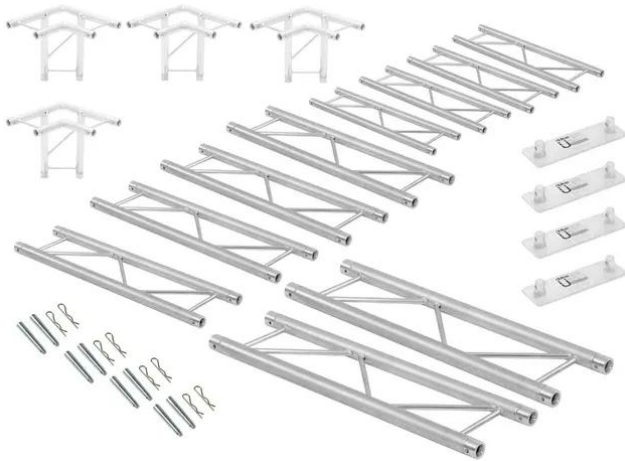

## Truss set BILOCK BQ2 horizontal 5x4x3m (WxDxH)

Art. No.: 20000070

GTIN:

#### ALUTRUSS BILOCK BQ2-2000 2-way Cross Beam

2-point truss system

- Low weight
- Easy installation
- Trusspipe: 50 mm
- TÜV Süd certified
- For application areas such as: Theater; Trade fair and shop fitting; clubs/dancing school
- For further information about this product, please refer to the Data Sheet under "Downloads"

#### ALUTRUSS BILOCK BQ2-2500 2-way Cross Beam

2-point truss system

- Low weight